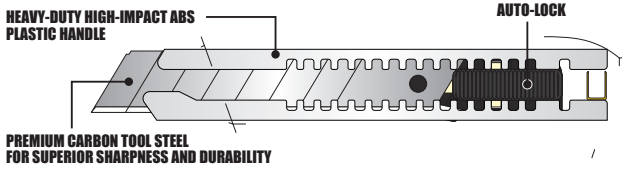

The DL-1 gets the best out of the snap-off blade system.

DL-1

"I am often too scared to snap off a segment."
"We cannot find a place to keep used segments until the end of the day."
One DL-1 takes care!

With the DL-1 you get a fresh edge easier and safer than ever!