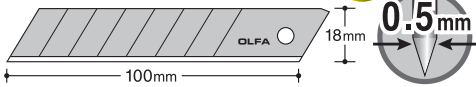

With the DL-1 you get a fresh edge easier and safer than ever!

SPARE BLADES

MODEL/MODELE

LB

MODEL/MODELE

LBB

Measuring OLFA snap-off system up against the traditional trapezoid blade system...

Obvious at a glance! More edges from a piece of blade.
 One LB blade has as many as 8 fresh edges.