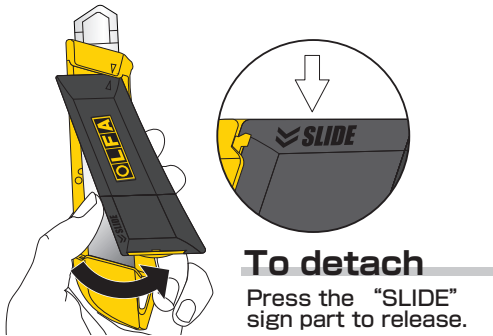

With the DL-1 you get a fresh edge easier and safer than ever!

SPARE BLADES

MODEL/MODELE

LB

MODEL/MODELE

LBB

Measuring OLFA snap-off system up against the traditional trapezoid blade system...

Obvious at a glance! More edges from a piece of blade.
 One LB blade has as many as 8 fresh edges.

To snap off a segment

To dispose

MODEL	PACKAGE	BARCODE	INNER BOX	CARTON
DL-1	Blister Packed CARD SIZE: 95 x 220 mm			
		0 91511 20051 5	200 91511 20051 9	600 91511 20051 7
		6 pcs.	120 pcs.[6x20]	

WARNING