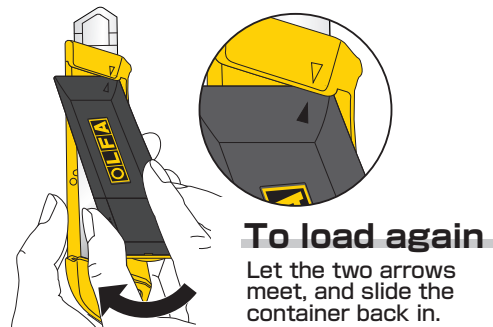

With the DL-1 you get a fresh edge easier and safer than ever!

SPARE BLADES

MODEL/MODELE

LB

MODEL/MODELE

LBB

Measuring OLFA snap-off system up against the traditional trapezoid blade system...

Obvious at a glance! More edges from a piece of blade.
 One LB blade has as many as 8 fresh edges.