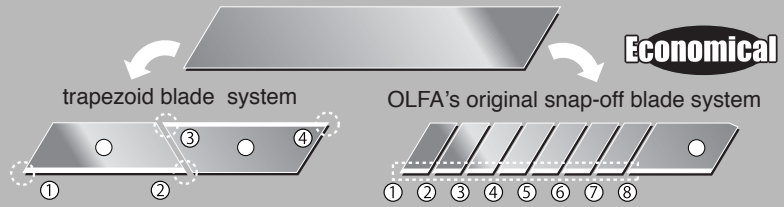

The DL-1 gets the best out of the snap-off blade system.

DL-1

"I am often too scared to snap off a segment."
 "We cannot find a place to keep used segments until the end of the day."
One DL-1 takes care!

With the DL-1 you get a fresh edge easier and safer than ever!

SPARE BLADES

MODEL/MODELE

LB

MODEL/MODELE

LBB

Measuring OLFA snap-off system up against the traditional trapezoid blade system...

Obvious at a glance! More edges from a piece of blade.
 One LB blade has as many as 8 fresh edges.