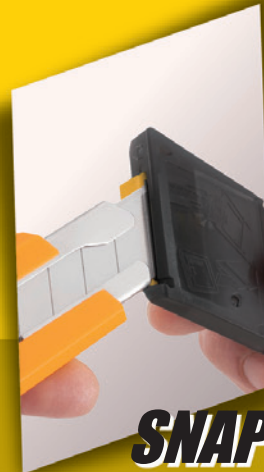

AUTO-LOCK

CONVENIENT DETACHABLE BLADE DISPOSAL CONTAINER HOLDS 16 BLADE SEGMENTS

HEAVY-GAUGE STAINLESS STEEL BLADE CHANNEL

SLIDE

Slide up to release.

SNAP

Snap off with ease!

DISPOSE

Dispose the segments in bulk when case becomes full.

Don't be afraid...
Snap it off without hesitation.
...Anyplace. ...Anytime.

There is not a 2 in 1 cutter like this on the horizon! The ultimate user-friendliness of the DL-1 will encourage broad use of OLFA heavy-duty snap-off cutters. Having a built-in blade snapper/disposal case, which is easily put on and taken off, on its back, the DL-1 makes it easy for users to get a fresh edge without picking the place.