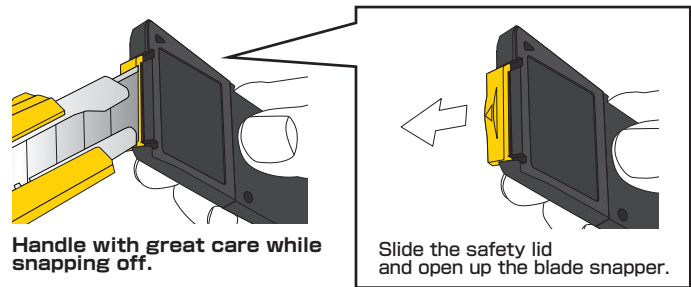

To snap off a segment