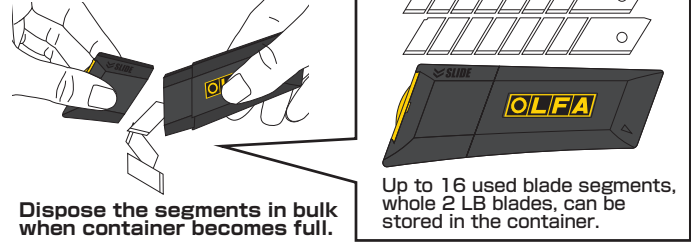

With the DL-1 you get a fresh edge easier and safer than ever!

SPARE BLADES

MODEL/MODELE

LB

MODEL/MODELE

LBB

Measuring OLFA snap-off system up against the traditional trapezoid blade system...

Obvious at a glance! More edges from a piece of blade.
 One LB blade has as many as 8 fresh edges.

To snap off a segment

To dispose

MODEL	PACKAGE	BARCODE	INNER BOX	CARTON
DL-1	Blister Packed CARD SIZE: 95 x 220 mm			
		0 91511 20051 5	200 91511 20051 9	600 91511 20051 7
		6 pcs.	120 pcs.[6x20]	

WARNING