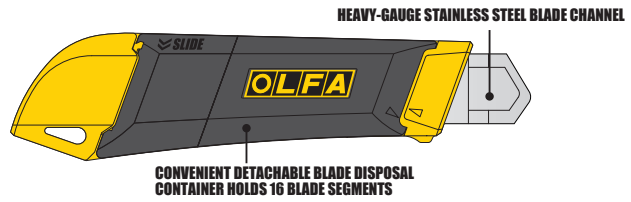

The DL-1 gets the best out of the snap-off blade system.

DL-1

"I am often too scared to snap off a segment."
"We cannot find a place to keep used segments until the end of the day."
One DL-1 takes care!

With the DL-1 you get a fresh edge easier and safer than ever!