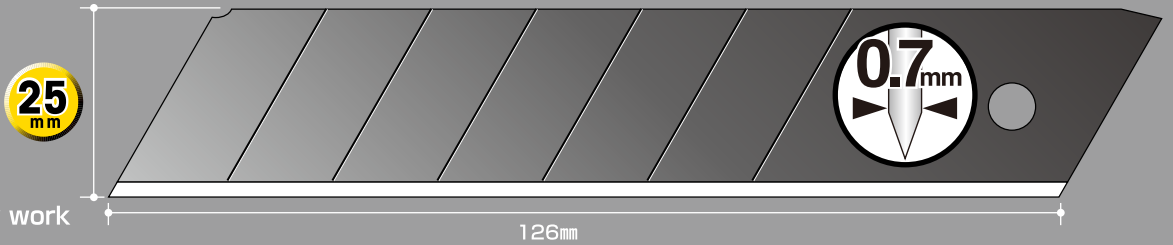

Extra Heavy-Duty Blades

For XH-1 and XH-AL
Hard-to-bend for heavy work

Heavy-Duty Blades

For L-5 and L5-AL
For a wide range of work