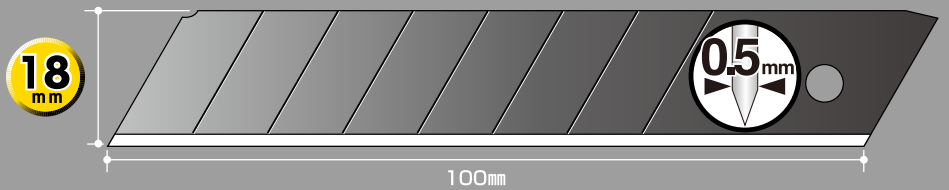

Heavy-Duty Blades

For L-5 and L5-AL
For a wide range of work

Standard-Duty Blades

For XA-1
For precise work at office, school, and home

MODEL	PACKAGE	BARCODE	INNER BOX	CARTON
XH-AL	Blister Packed CARD SIZE : 95 x 220 mm		6 pcs.	72 pcs.[6x12]
XH-1	Blister Packed CARD SIZE : 95 x 220 mm		6 pcs.	72 pcs.[6x12]
L-5	Blister Packed CARD SIZE : 95 x 220 mm		6 pcs.	120 pcs.[6x20]
L5-AL	Blister Packed CARD SIZE : 95 x 220 mm		6 pcs.	120 pcs.[6x20]
XA-1	Blister Packed CARD SIZE : 80 x 220 mm		6 pcs.	240 pcs.[6x40]