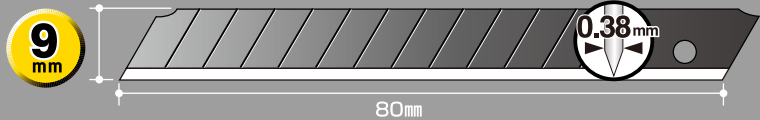

Heavy-Duty Blades

For L-5 and L5-AL
For a wide range of work

Standard-Duty Blades

For XA-1
For precise work at office, school, and home

MODEL	PACKAGE	BARCODE	INNER BOX	CARTON
XH-AL	Blister Packed CARD SIZE : 95 x 220 mm		6 pcs.	72 pcs.[6x12]
XH-1	Blister Packed CARD SIZE : 95 x 220 mm		6 pcs.	72 pcs.[6x12]
L-5	Blister Packed CARD SIZE : 95 x 220 mm		6 pcs.	120 pcs.[6x20]
L5-AL	Blister Packed CARD SIZE : 95 x 220 mm		6 pcs.	120 pcs.[6x20]
XA-1	Blister Packed CARD SIZE : 80 x 220 mm		6 pcs.	240 pcs.[6x40]